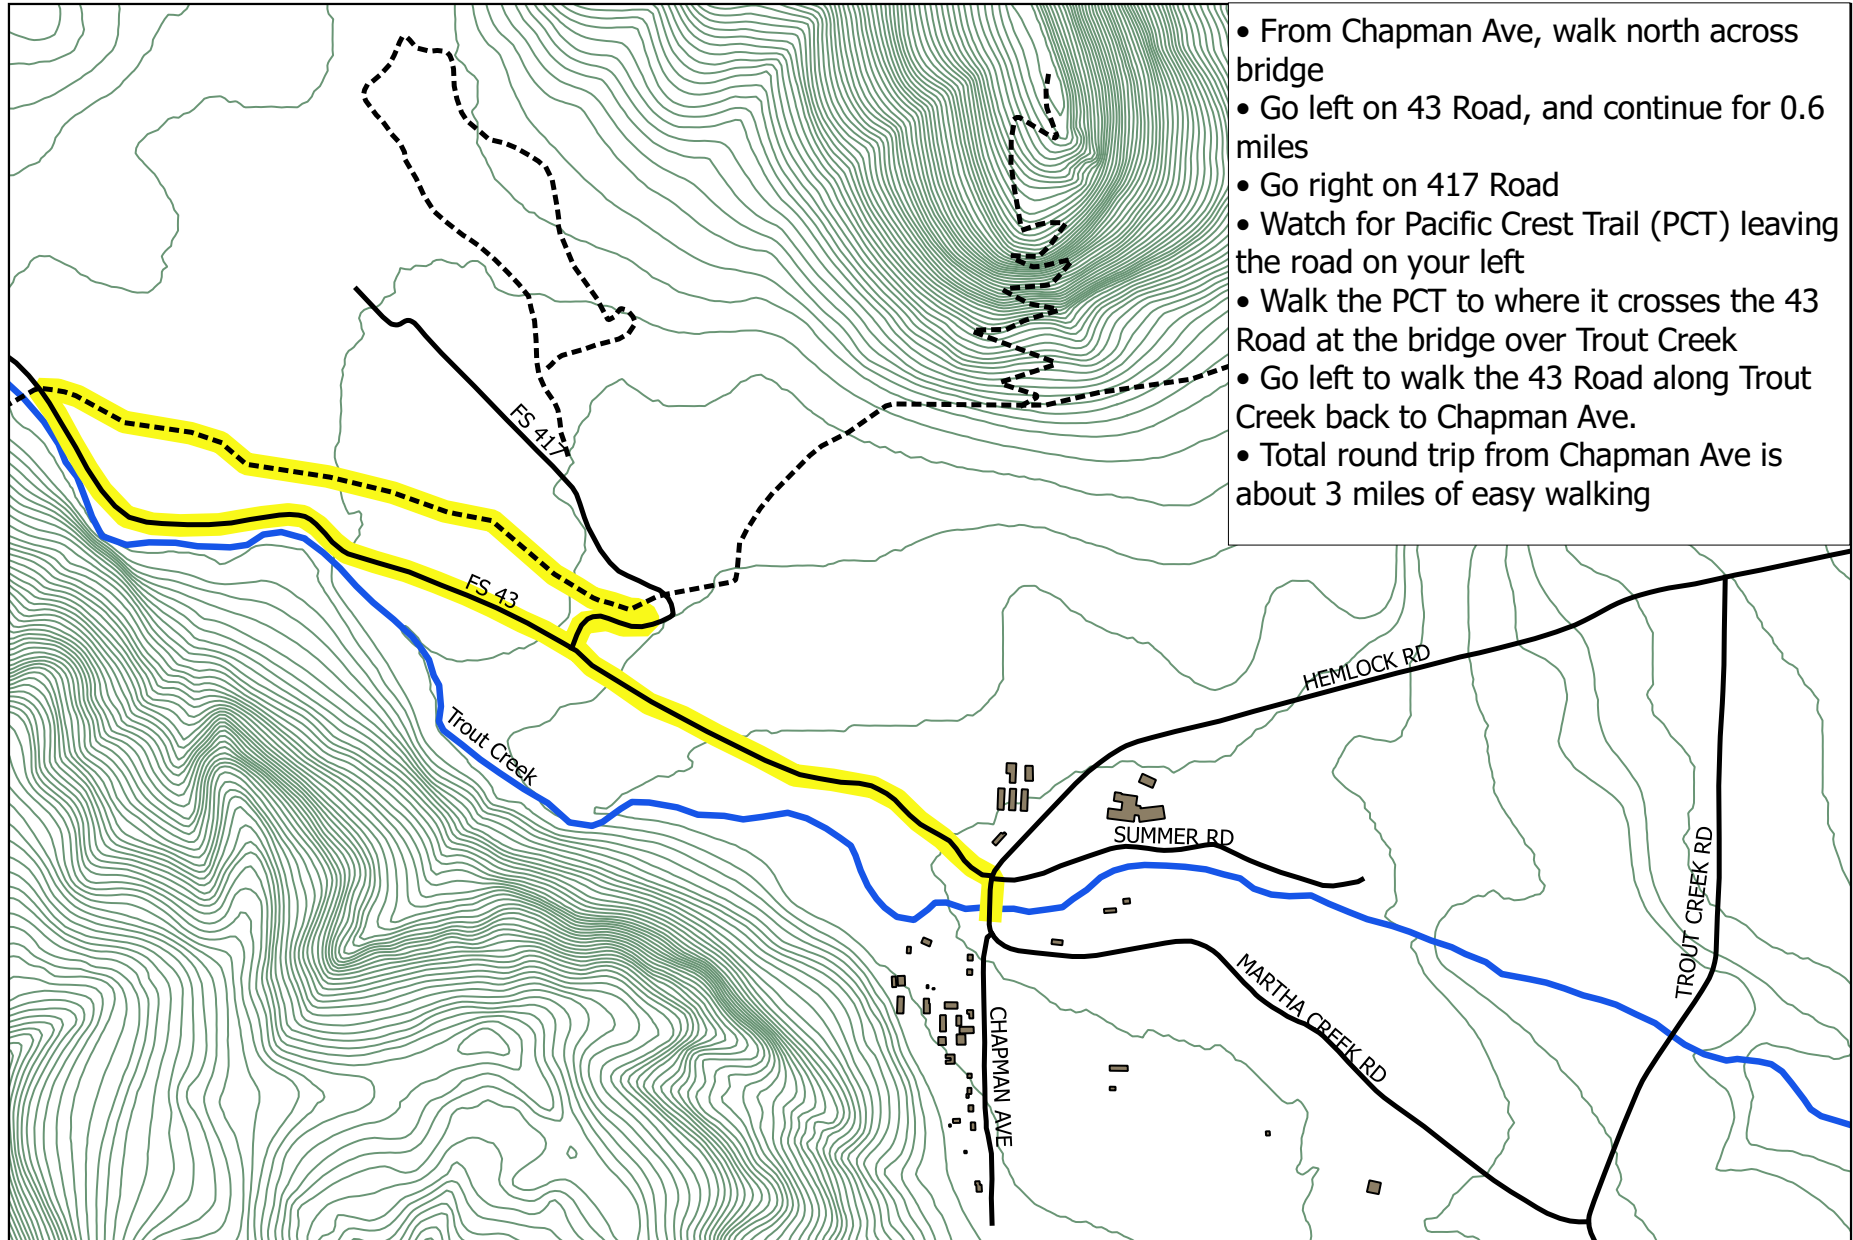

Pacific Crest Trail Hike

Legend

- trails
- route
- roads
- 20-ft contours